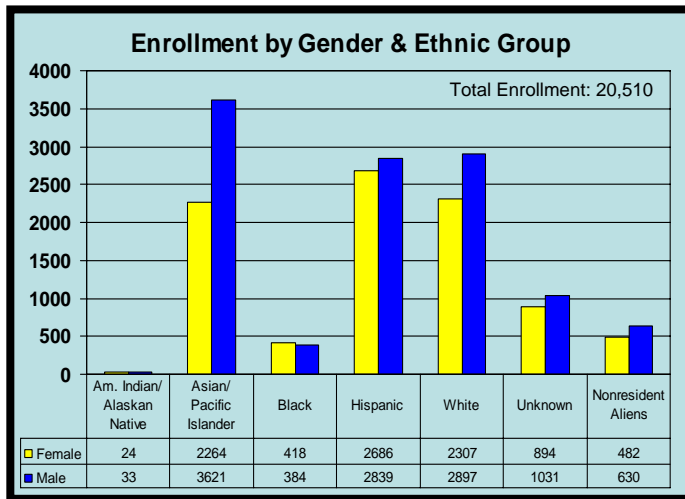

# Just the Facts:

California State Polytechnic University, Pomona

Fall 2006

<http://www.csupomona.edu/~irap>

## University Enrollments