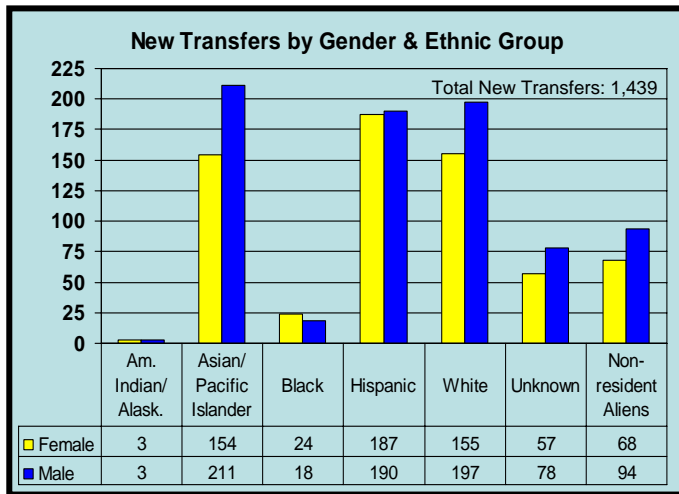

Just the Facts:

California State Polytechnic University, Pomona

Fall 2006

<http://www.csupomona.edu/~irap>

New Transfer Characteristics

New Transfers by Type of Source Institution

Type of Source Institution	Number of Students
CCC	1,269
CSU	41
UC	25
Independent College/University	45
Other state/country	59
Total	1,439

New Transfers by College & Average Transfer Units Earned

College	Number of Students	Avg. Transfer Units Earned	Avg. Transfer GPA Earned
Agriculture	108	59	3.04
Business Administration	353	113	2.96
Collins School of Hospitality	62	37	2.97
Education and Integrative Studies	50	29	2.93
Engineering	339	122	2.98
Environmental Design	152	86	3.10
Letters, Arts & Social Sciences	227	78	2.94
Science	148	70	2.92
Total	1,439	594	2.98