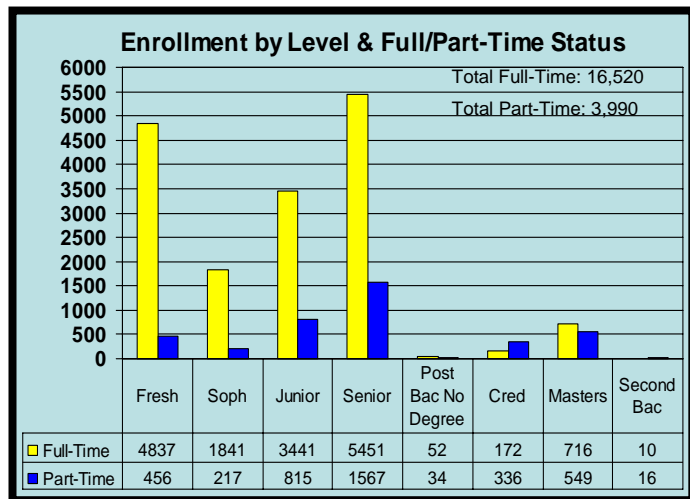

# Just the Facts:

California State Polytechnic University, Pomona

Fall 2006

<http://www.csupomona.edu/~irap>

## University Enrollments