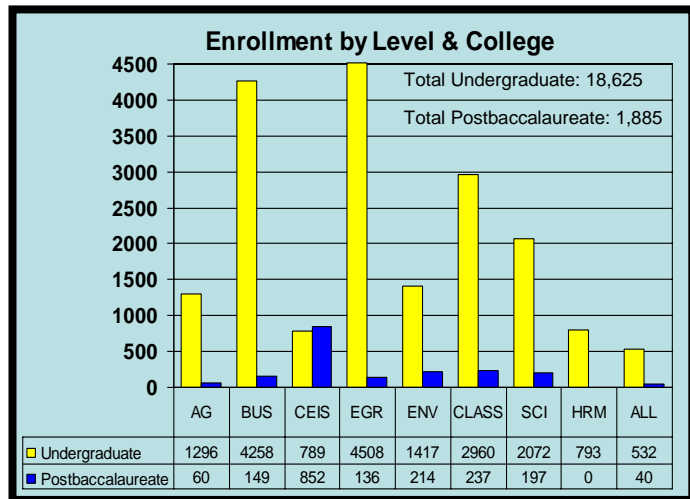

# Just the Facts:

California State Polytechnic University, Pomona

Fall 2006

<http://www.csupomona.edu/~irap>

## University Enrollments