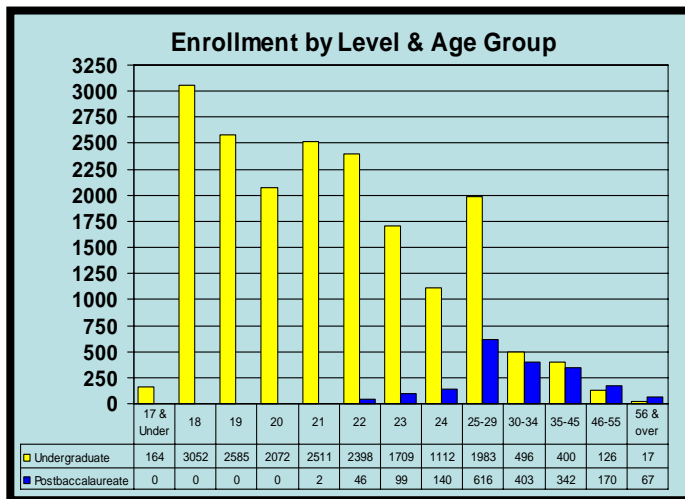

# Just the Facts:

California State Polytechnic University, Pomona

Fall 2006

<http://www.csupomona.edu/~irap>

## University Enrollments