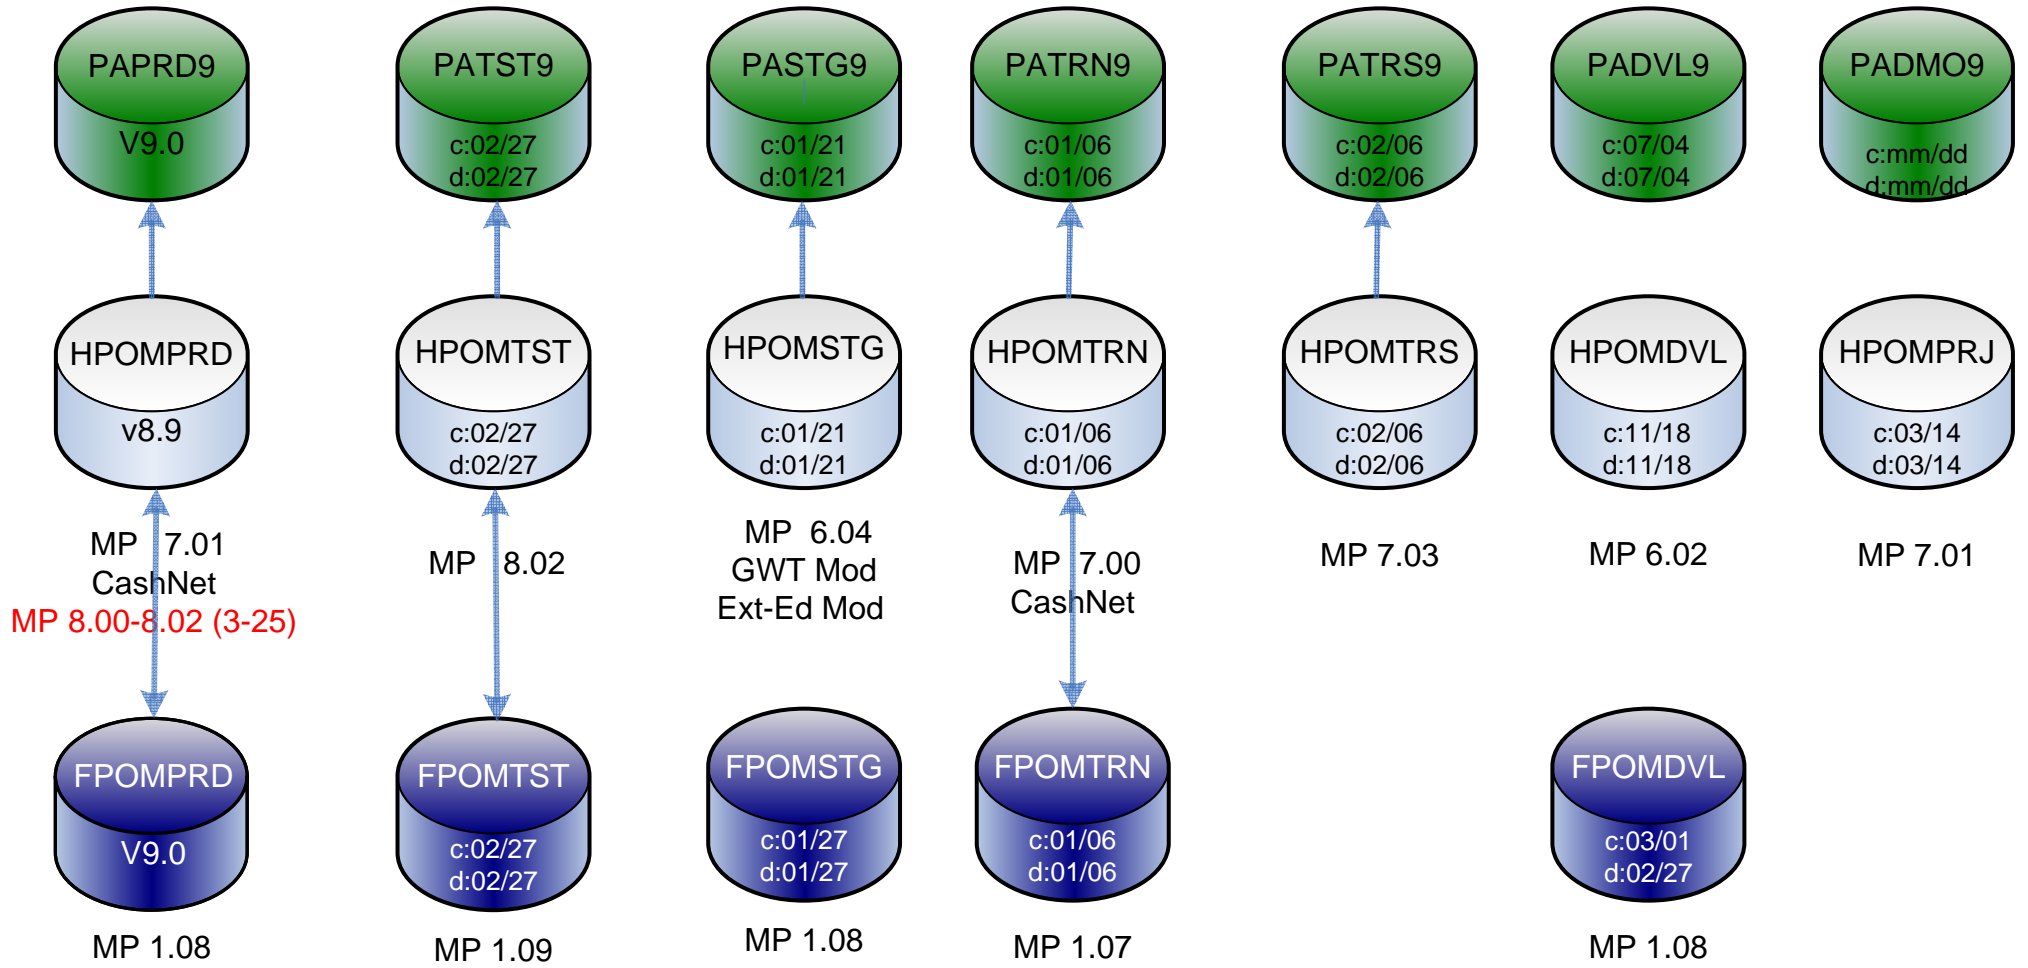

Production

Non-Production

MP 8.00-8.02 (3-25)

IB Connection

RED Planned

CMS
Maintenance Pack
Schedule (rel dates)
MP 8.00 – 02/25/10
MP 9.00 – 05/20/10