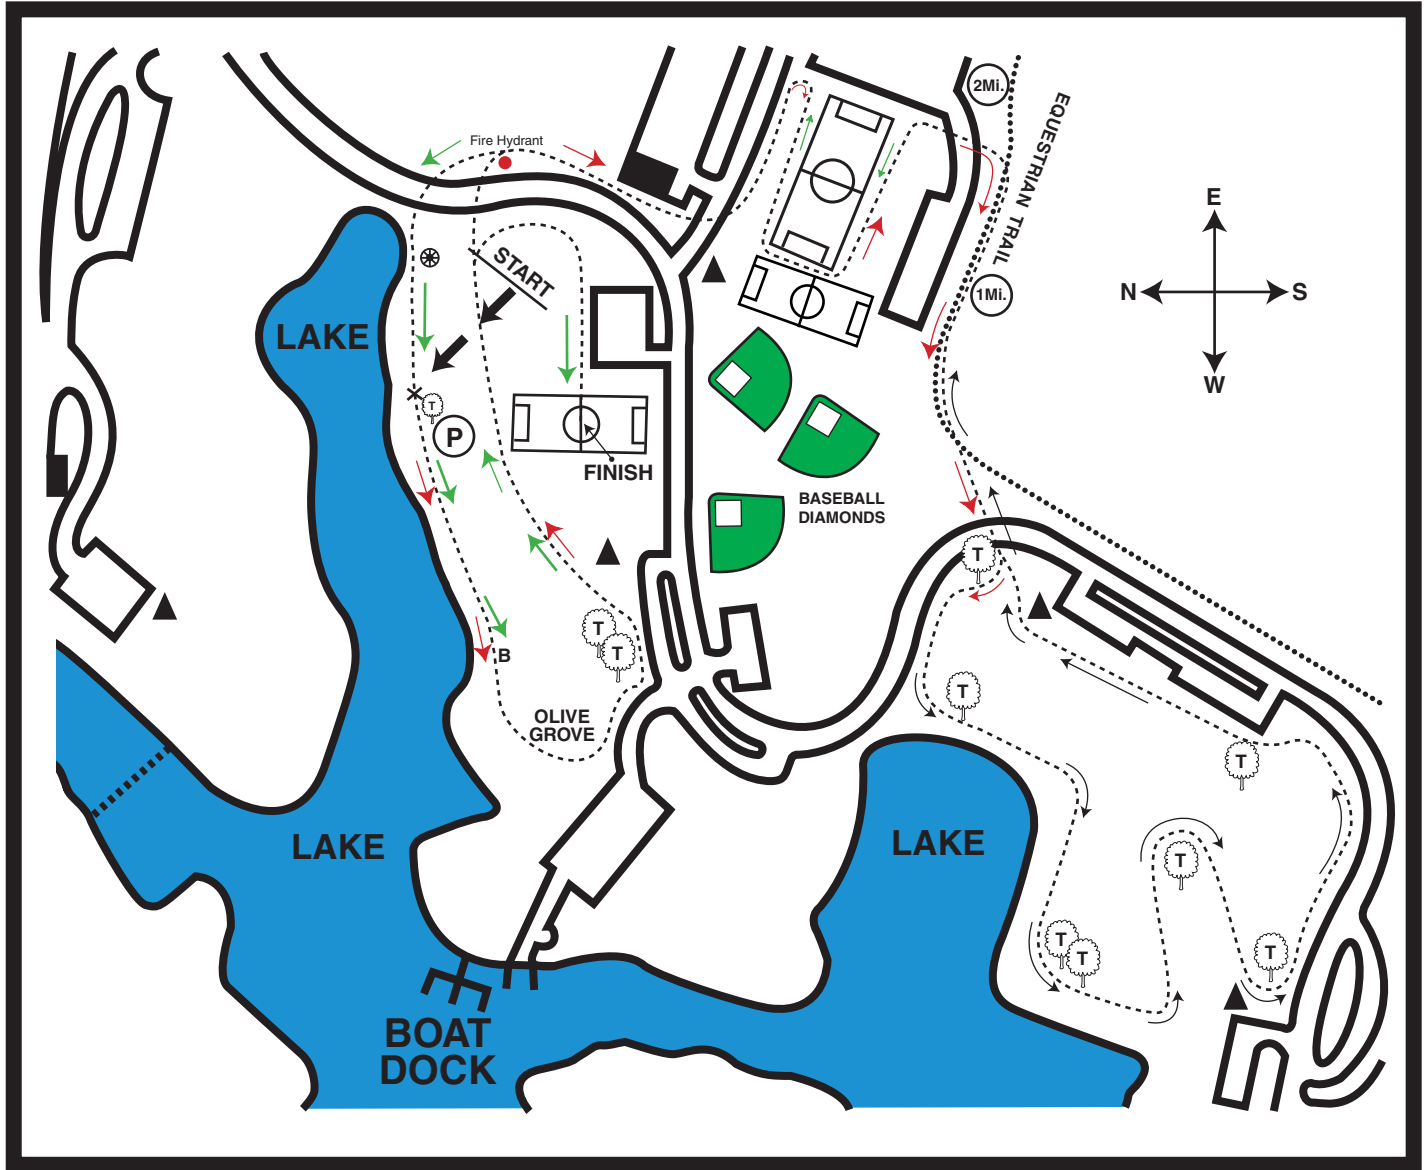

HIGH SCHOOL INVITATIONAL

Prado Regional Park

3 MILES

MILE 1 **Red Arrow**
 MILE 2 **Black Arrow**
 MILE .9 **Green Arrow**

- Ⓟ Benches
- ▲ Restroom
- Ⓣ Tree
- Ⓟ Playground
- ⊗ Water Valve