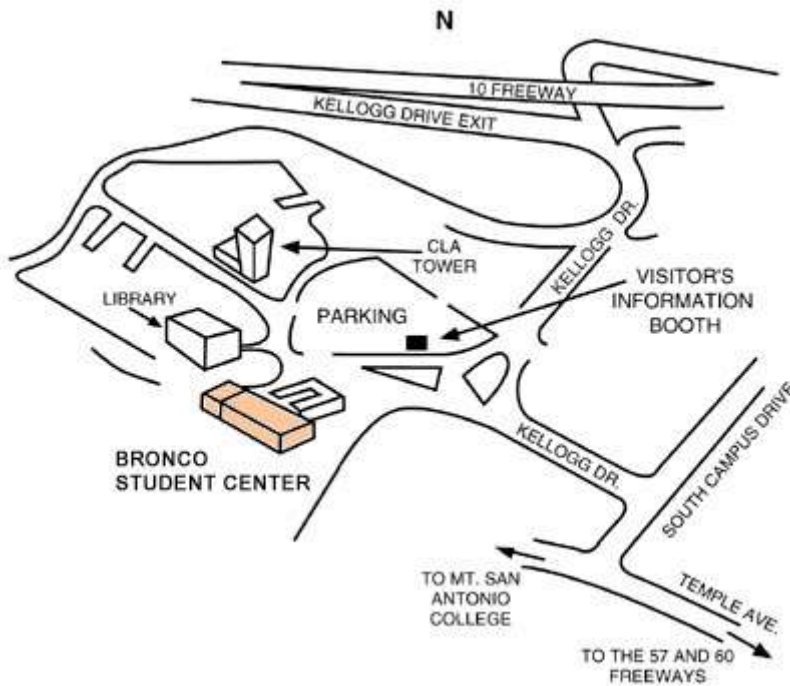

## Directions for the Ahimsa Center Event

Bronco Student Center, Ursa Minor Room, 2<sup>nd</sup> Floor

**Cal Poly Pomona**  
3801 West Temple Avenue  
Pomona, CA 91768

**Courtesy parking arranged in Lots C and D.** Bronco Student Center is a short walk from these parking lots.

- **From 10 San Bernardino Freeway**

Exit: Kellogg Drive

Coming East, turn right at the end of the exit ramp.

Coming West, turn left at the end of the exit ramp.

Continue on Kellogg Drive *past* University Drive and *past* Red Gum Lane till you see the Information Booth on your right. Pass the Booth and park in Lot **C or D**.

- **From 57 Orange Freeway**

Exit: Temple Ave.

Coming North, turn left at the top of the exit ramp.

Coming South, turn right at the end of the exit ramp.

Continue on Temple Ave. going over railroad tracks, and past Valley Blvd.

Turn right at South Campus Drive signal.

Turn left at Kellogg Drive signal. Continue till you see the Information Booth on your left. Pass the Booth and park in Lot **C or D**.

**Do not park in Metered spaces or any other specially marked/restricted spaces.**