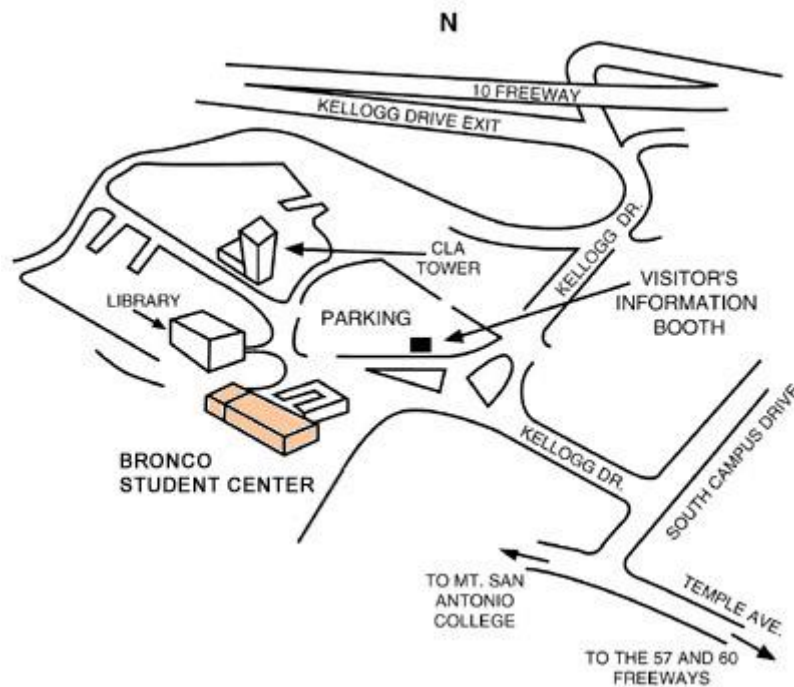

Bronco Student Center, Ursa Minor

Parking is complimentary **ONLY in Lot C**. Please do not park anywhere else without a campus permit, or you will be cited.

Driving Directions

Coming on 10 FYW (San Bernardino Freeway)

Exit: Kellogg Drive.

Coming East, turn right at the end of the exit ramp.

Coming West, turn left at the end of the exit ramp.

Continue on Kellogg Drive past University Drive and Red Gum Lane till you get to the Parking Kiosk (comes on your right).

Coming on 57 FWY (Orange Freeway)

Exit: Temple Ave.

Coming North, turn left at the top of the exit ramp.

Coming South, turn right at the end of the exit ramp.

Continue on Temple Ave. going over railroad tracks, and past Valley Blvd.

Turn right at South Campus Drive signal.

Turn left at Kellogg Drive signal.

Continue till you get to the parking kiosk (comes on your left).

The Bronco Student Center is a short walk from Parking Lot C. The event will be held in Ursa Minor on the second floor.