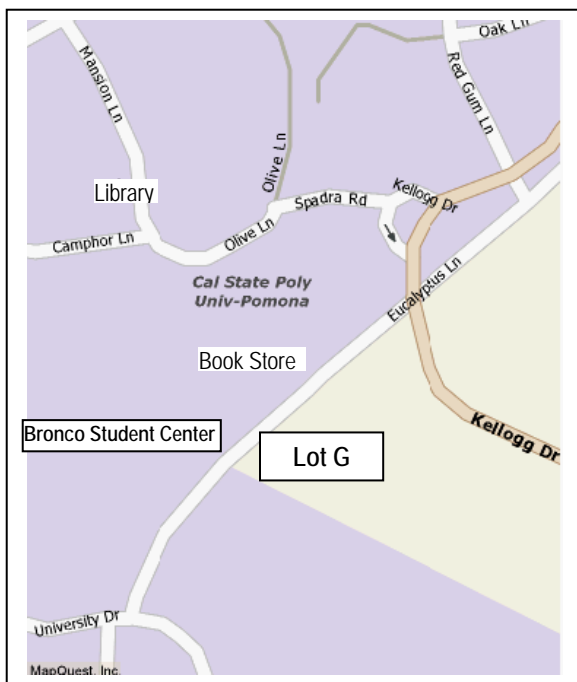

Bronco Student Center
Cal Poly Pomona University
3801 West Temple Avenue
Pomona, CA 91768

Directions to Parking Lot G, located off Eucalyptus Lane

Courtesy parking for the event has been arranged at Lot G. Within Lot G, DO NOT park in any specially marked slots such as Medical or Service Parking, or you may get a citation.

From 10 Freeway

Exit on Kellogg Drive. Go a short distance to Red Gum Lane. Turn left, and immediately turn right on Eucalyptus Lane. You will go past an underpass; Lot G will be on your left.

From 57 Freeway

Exit on Temple Ave. (If coming south on 57, turn right on exit. If coming north on 57, turn left on exit.

Turn right on University Ave. signal. Continue *past* a parking lot and a service road you will see on the right.

Turn right on Eucalyptus Lane. (You will see a sign pointing to the Bookstore).

From 210 Freeway

Take 57 South, and follow the directions from above.

From 60 Freeway

Take 57 north, and follow the directions from above.