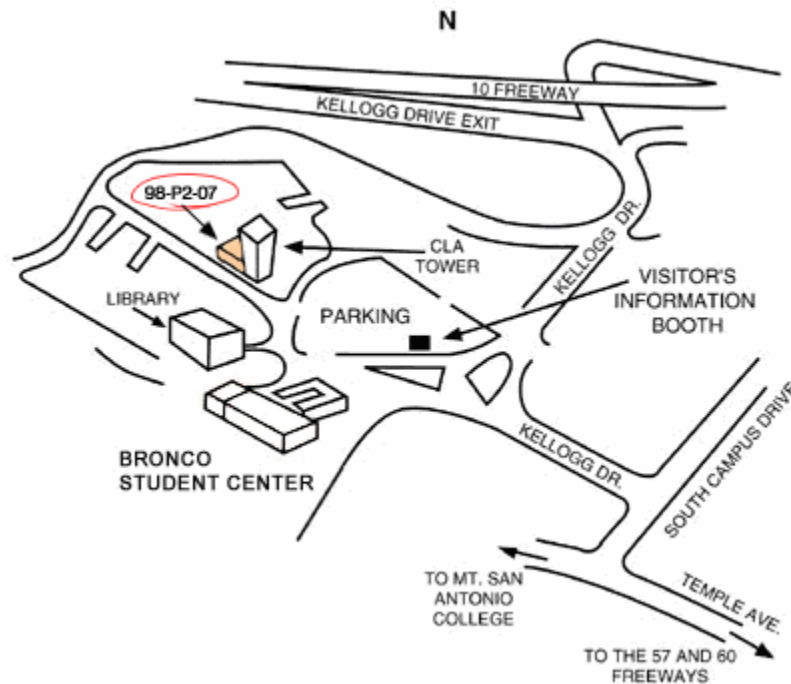

98-P2-007

Cal Poly Pomona

3801 West Temple Avenue Pomona, California 91768

The campus has access from 10 and 57 Freeways.

98-P2-07 is located in the CLA Building(98) without tower (visible in the map is the CLA Tower)) on the second floor, room 7. It is a short walk from the parking lot. You will walk up through the main stairs (which you cannot miss), turn right. On your left you will see the Registrar's Office with glass doors. The room is located diagonally opposite from there.

• From 10 San Bernardino Freeway

1. Exit: Kellogg Drive
2. Coming East, turn right at the end of the exit ramp.
3. Coming West, turn left at the end of the exit ramp.
4. Continue on Kellogg Drive past University Drive and Red Gum Lane till you get to the parking kiosk (comes on your right).

• From 57 Orange Freeway

1. Exit: Temple Ave.
2. Coming North, turn left at the top of the exit ramp.
3. Coming South, turn right at the end of the exit ramp.
4. Continue on Temple Ave. going over railroad tracks, and past Valley Blvd.
5. Turn right at South Campus Drive signal.
6. Turn left at Kellogg Drive signal. 7. Continue till you get to the parking kiosk (come on your left).

Complimentary Parking is ONLY in Lot C

Since campus is closed over the weekend, there may not be any one at the Kiosk.