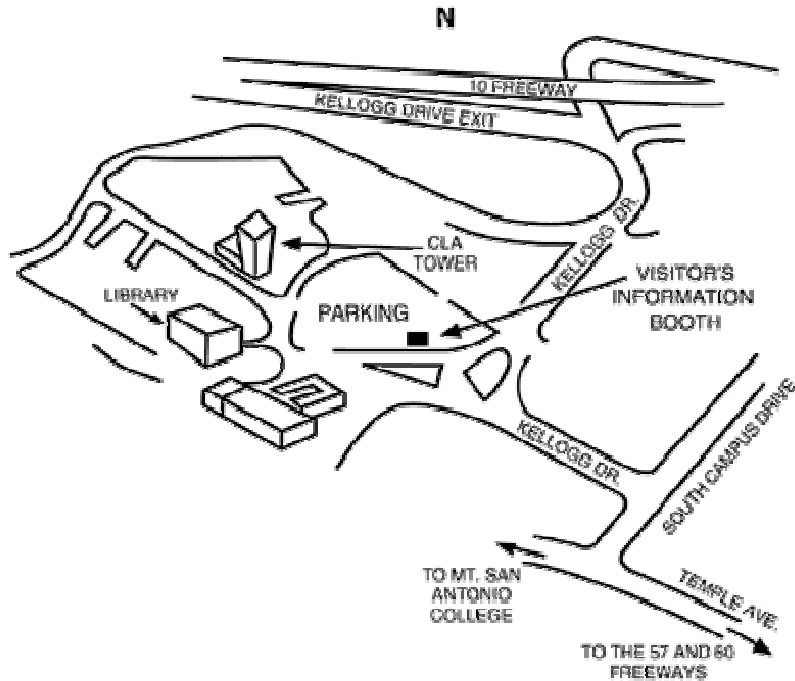

Directions to Cal Poly Pomona

CLA Tower, Building 98
Eighth Floor, Heritage Conference Room

Cal Poly Pomona
3801 West Temple Avenue
Pomona, California 91768

- The campus has easy access from 10 and 57 Freeways. It is about 45 miles from LAX, and 28 miles from downtown LA.
- The Event venue is located on the 8th floor of Building 98, the CLA Tower (marked on map). As you enter the building through glass doors, you will see Information desk. Please ask there for the elevator to the Heritage conference room, 8th floor. (You Do NOT want the elevator to the classroom and labs section of the building).
- **From 10 San Bernardino Freeway**
 1. Exit: Kellogg Drive
 2. Coming East, turn right at the end of the exit ramp.
 3. Coming West, turn left at the end of the exit ramp.
 4. Continue on Kellogg Drive past University Drive and Red Gum Lane till you get to the parking kiosk (comes on your right).
- **From 57 Orange Freeway**
 1. Exit: Temple Ave.
 2. Coming North, turn left at the top of the exit ramp.
 3. Coming South, turn right at the end of the exit ramp.
 4. Continue on Temple Ave. going over railroad tracks, and past Valley Blvd.
 5. Turn right at South Campus Drive signal.
 6. Turn left at Kellogg Drive signal.
 7. Continue till you get to the parking kiosk (come on your left).

Visitor parking is \$5.00 and available from the Kiosk