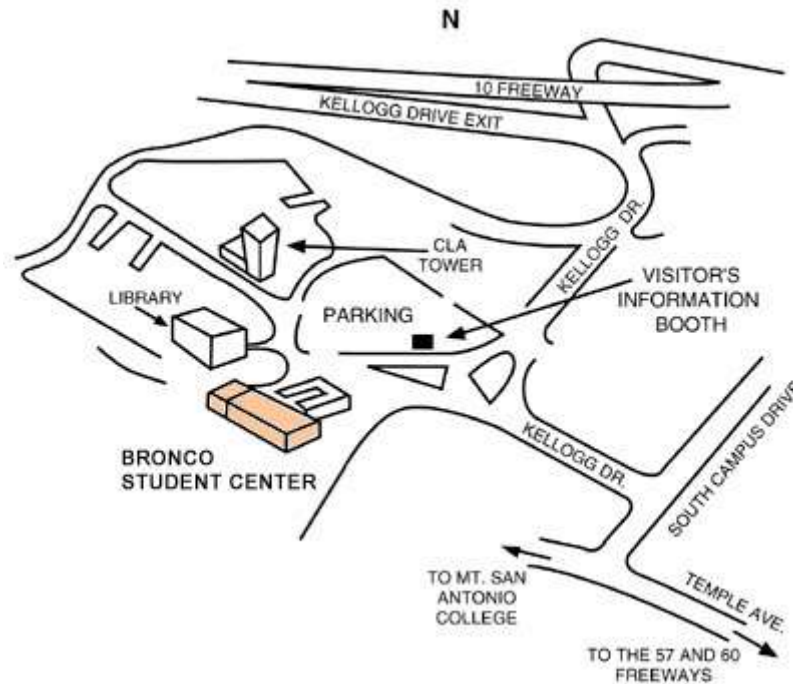

Directions to Cal Poly Pomona

Bronco Student Center, Orion A & B (second floor)

Campus Parking is required and can be purchased at the Parking Kiosk (Booth) for \$5

Driving Directions

Coming on 10 FYW (San Bernardino Freeway)

Exit: Kellogg Drive.

Coming East, turn right at the end of the exit ramp.

Coming West, turn left at the end of the exit ramp.

Continue on Kellogg Drive past University Drive and Red Gum Lane till you get to the Parking Kiosk (comes on your right). Please purchase parking and park as directed.

Coming on 57 FWY (Orange Freeway)

Exit: Temple Ave.

Coming North, turn left at the top of the exit ramp.

Coming South, turn right at the end of the exit ramp.

Continue on Temple Ave. going over railroad tracks, and past Valley Blvd.

Turn right at South Campus Drive signal.

Turn left at Kellogg Drive signal.

Continue till you get to the parking kiosk (comes on your left).

Please purchase parking and park as directed.

The Bronco Student Center is a short walk from Parking Booth. Orion A& B is located on the second floor.