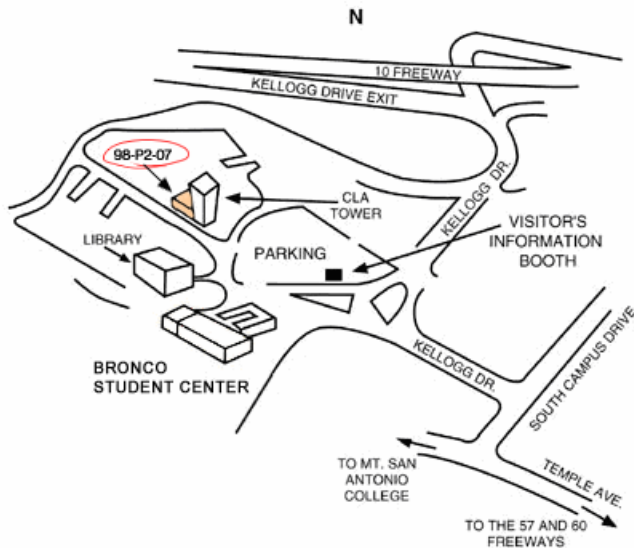

## Directions to Cal Poly Pomona Dialogue with Dr. Ariyaratne

98-P2-007

Cal Poly Pomona  
3801 West Temple Avenue  
Pomona, California 91768

- The campus has easy access from 10 and 57 Freeways. It is about 45 miles from LAX, and 28 miles from downtown LA.
- The Event venue 98-P2-07. It is located in the CLA Building, without tower (visible in the map is the CLA Tower) The other side of the tower is a short walk from the parking lot. You will walk up through the main stairs (which you cannot miss), turn right. On your left you will see the Registrar's Office with glass doors. The room is located diagonally opposite from there.
- **From 10 San Bernardino Freeway**
  1. Exit: Kellogg Drive
  2. Coming East, turn right at the end of the exit ramp.
  3. Coming West, turn left at the end of the exit ramp.
  4. Continue on Kellogg Drive past University Drive and Red Gum Lane till you get to the parking kiosk (comes on your right). **Visitor Parking \$5.00. Park in Lots C or D**
- **From 57 Orange Freeway**
  1. Exit: Temple Ave.
  2. Coming North, turn left at the top of the exit ramp.
  3. Coming South, turn right at the end of the exit ramp.
  4. Continue on Temple Ave. going over railroad tracks, and past Valley Blvd.
  5. Turn right at South Campus Drive signal.
  6. Turn left at Kellogg Drive signal.
  7. Continue till you get to the parking kiosk (come on your left). **Visitor Parking \$ 5.00 Park in Lots C or D.**